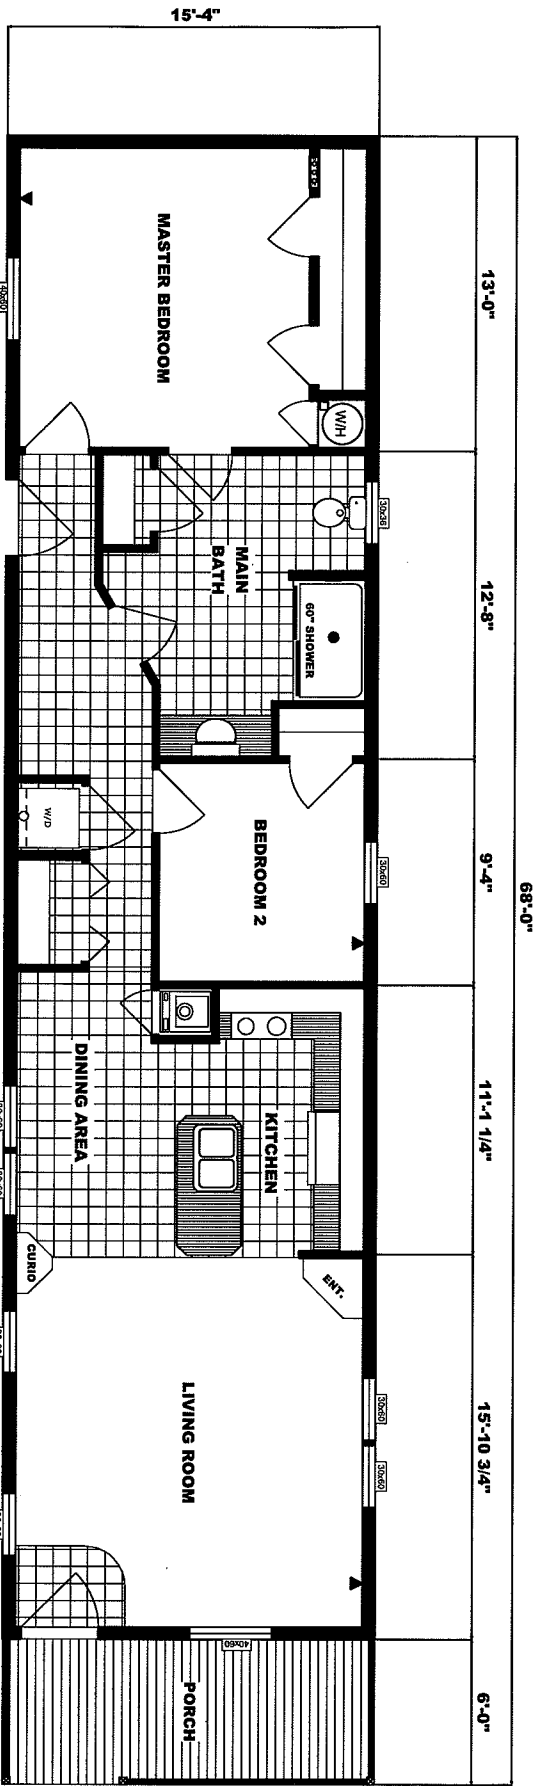

"THE FRENCH BISTRO"
G 561 14X72
"RESIDENTIAL PACKAGE"
HEARTH WALL KITCHEN
TWO BEDROOM, ONE BATH
APPROX. 902 SQ. FT.

"THE DRIFTWOOD"
G 16-587 16X68
TWO BEDROOM, ONE BATHS
APPROX. 951 SQ. FT.

"THE TOWNHOUSE"
G 210 24X44
TWO BEDROOM, TWO BATHS
APPROX. 1056 SQ. FT.

"THE APPALACHIAN"
G 1888 28X60
3 BEDROOM, 2 BATHS
APPROX. 1640 SQ. FT.