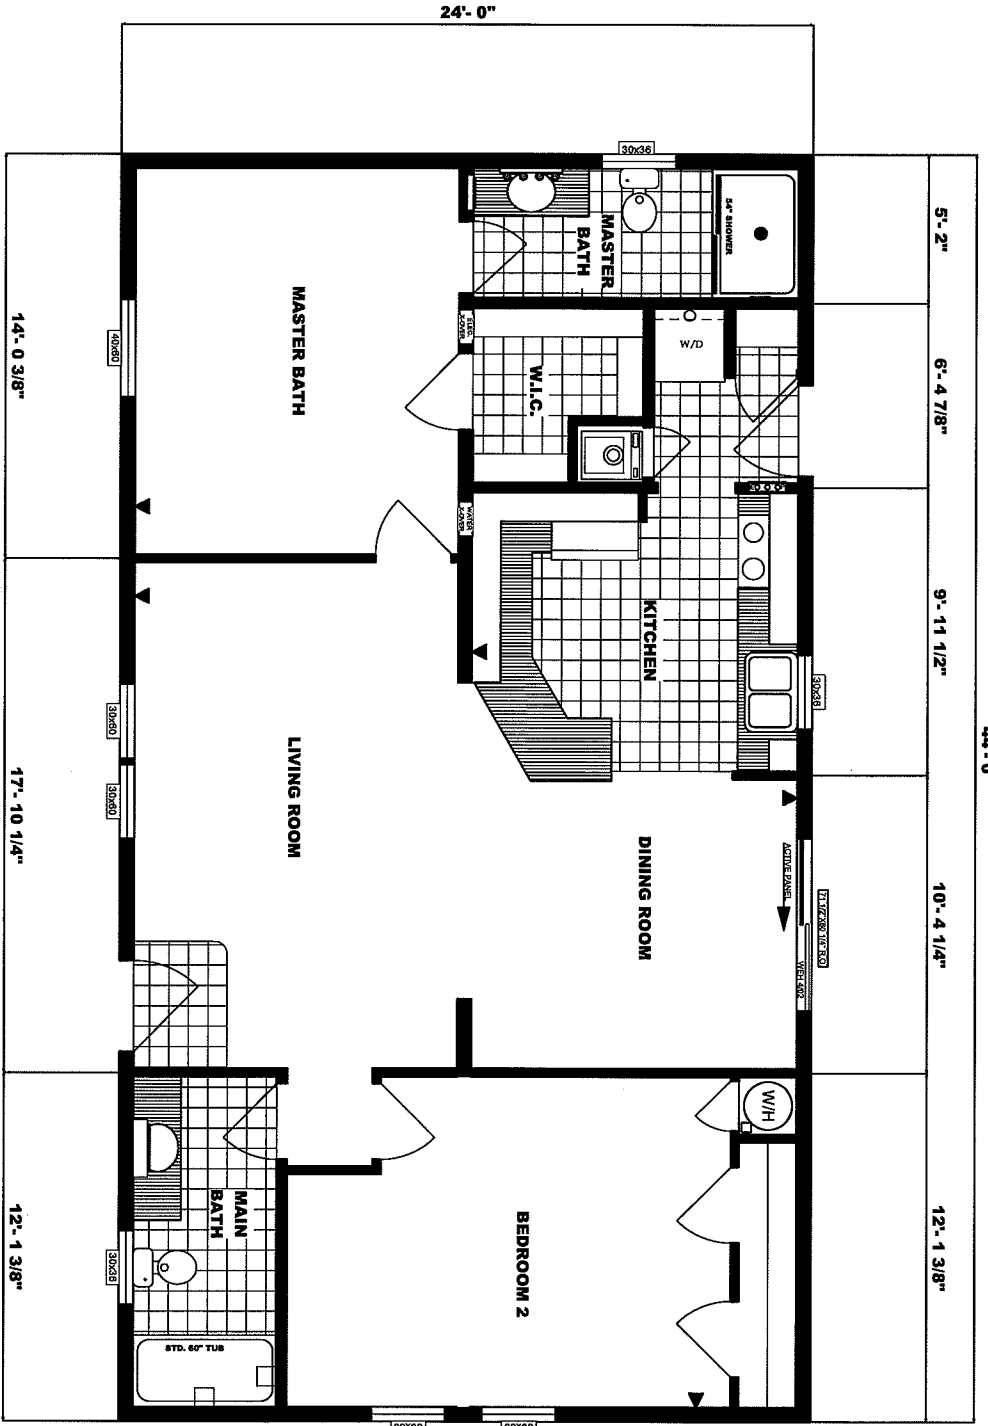

"THE FRENCH BISTRO"
G 561 14X72
"RESIDENTIAL PACKAGE"
HEARTH WALL KITCHEN
TWO BEDROOM, ONE BATH
APPROX. 902 SQ. FT.

"THE DRIFTWOOD"
G 16-587 16X68
TWO BEDROOM, ONE BATHS
APPROX. 951 SQ. FT.

"THE TOWNHOUSE"
G 210 24X44
TWO BEDROOM, TWO BATHS
APPROX. 1056 SQ. FT.

"THE APPALACHIAN"
G 1888 28X60
3 BEDROOM, 2 BATHS
APPROX. 1640 SQ. FT.