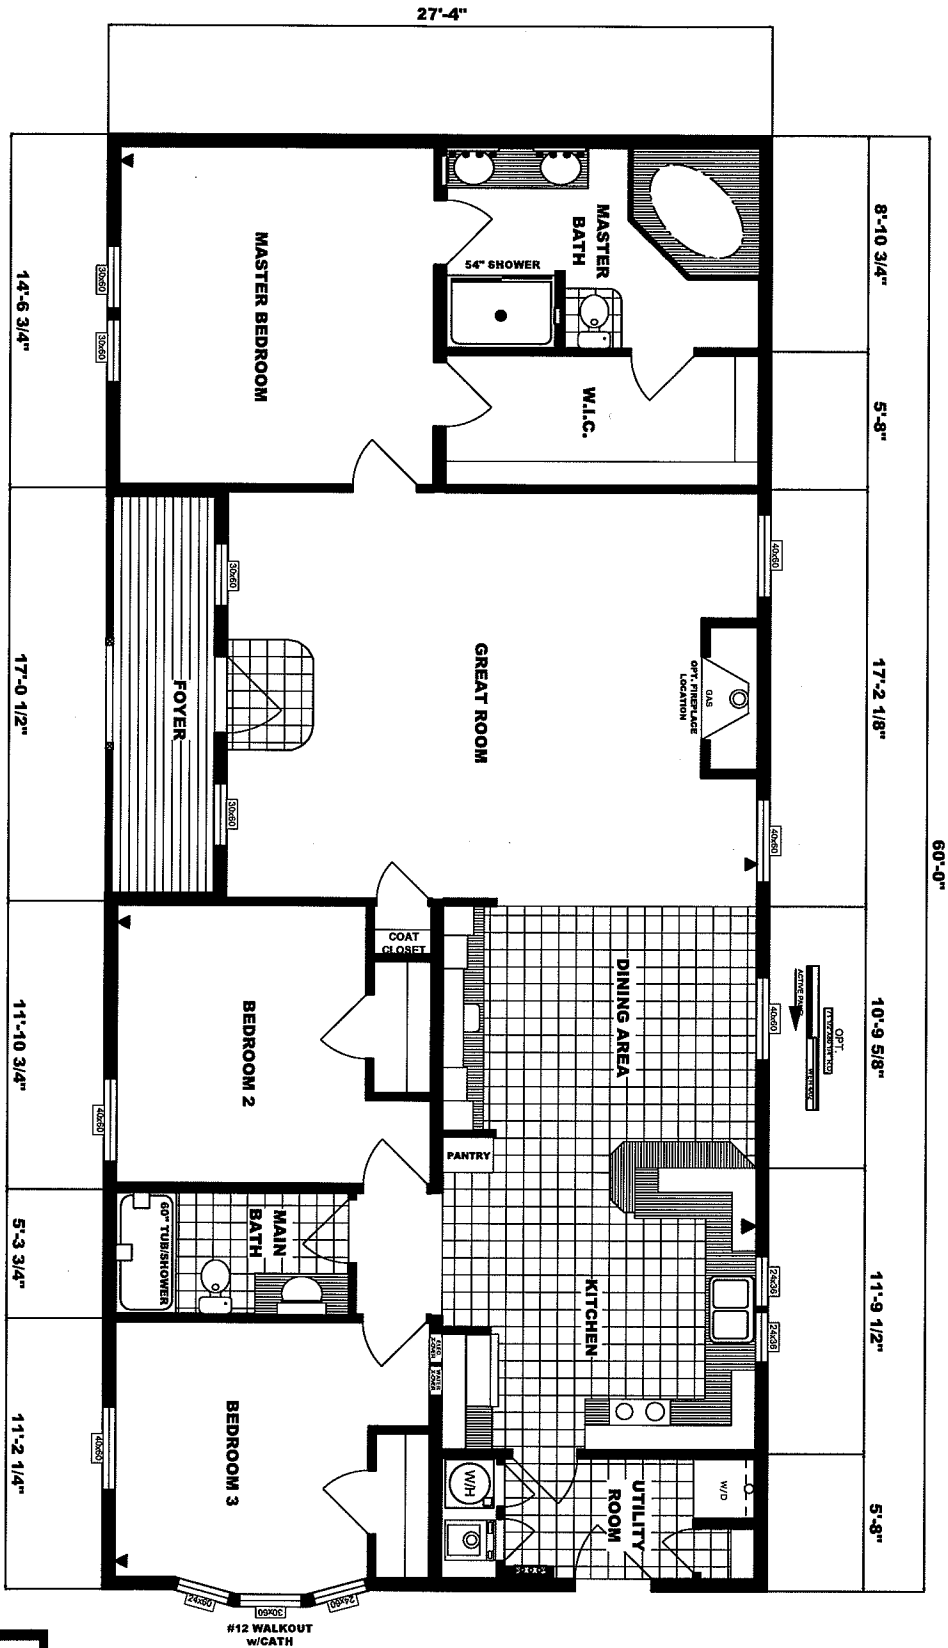

"THE FRENCH BISTRO"
G 561 14X72
"RESIDENTIAL PACKAGE"
HEARTH WALL KITCHEN
TWO BEDROOM, ONE BATH
APPROX. 902 SQ. FT.

"THE DRIFTWOOD"
G 16-587 16X68
TWO BEDROOM, ONE BATHS
APPROX. 951 SQ. FT.

"THE TOWNHOUSE"
G 210 24X44
TWO BEDROOM, TWO BATHS
APPROX. 1056 SQ. FT.

"THE APPALACHIAN"
G 1888 28X60
3 BEDROOM, 2 BATHS
APPROX. 1640 SQ. FT.