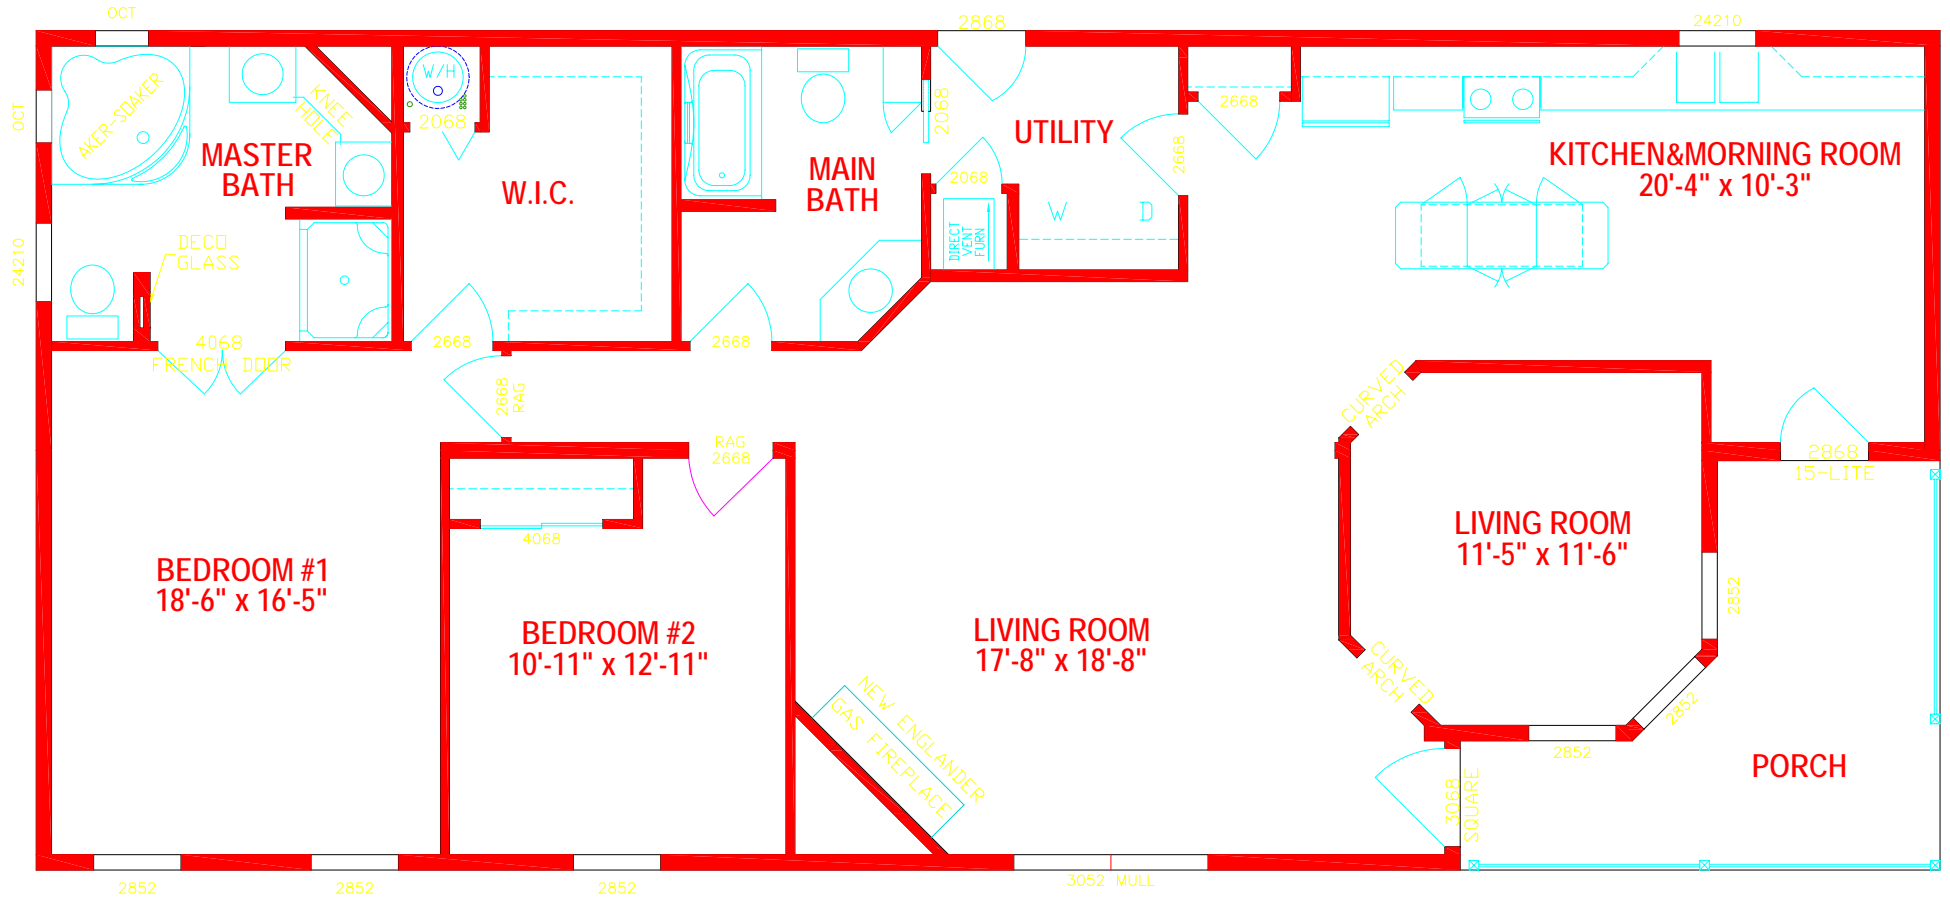

GLENWOOD VILLAGE PRESENTS "THE MONTICELLO"

NO	DATE	REVISION / DESCRIPTION	BY

RITZ-CRAFT CORPORATION

STARTED: 11-01-06
TO SALES:
SALES:
DATE:
CONFIRM COMPLETE:
PERMIT SET COMPLETE:

DEALER/BUILDER: STARK HOMES
CUSTOMER: MODEL
RC REP: GARRETT GOLDEN
STATE: NY

SCALE: 1/4"=1'-0"
DRAWN BY: BMS
LXE DW 2763
1st FLOOR PLAN

CD #: 1408906
SN:
SHEET #: 1 OF 1