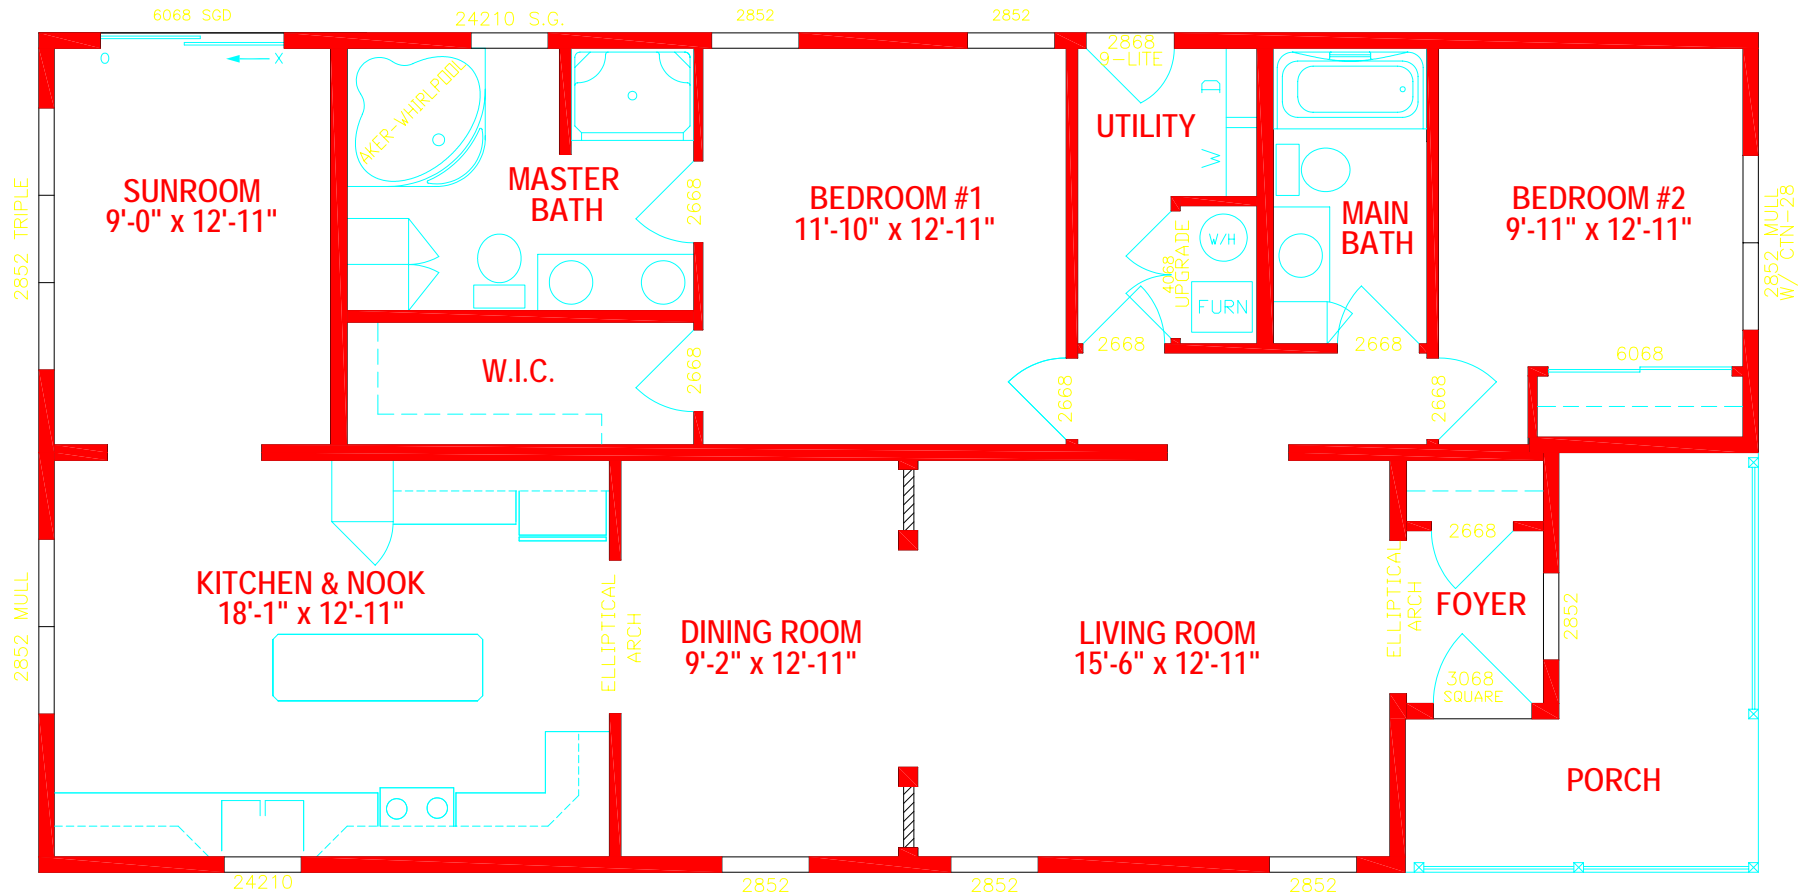

GLENWOOD VILLAGE PRESENTS "THE PONDVIEW"

NO	DATE	REVISION / DESCRIPTION	BY

RITZ-CRAFT CORPORATION

STARTED: 11-21-05
TO SALES:
SALES:
DATE:
CONFIRM COMPLETE:
PERMIT SET COMPLETE:

DEALER/BUILDER: STARKS
CUSTOMER: MODEL
RC REP: LUCAS SPRENKEL
STATE: NY

SCALE: 3/16"=1'-0"
DRAWN BY: MARKR
LXEDW 2789
1ST FLOOR PLAN

CD #: 1247005
SN:
SHEET #: 1 OF 1